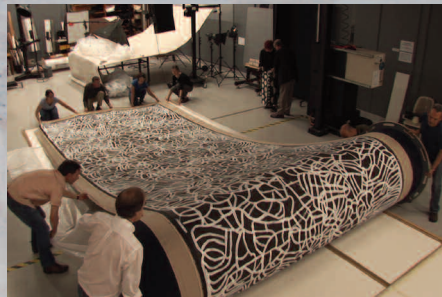

# Emily

IN JAPAN

THE MAKING OF AN EXHIBITION

a film by Andrew Pike

*Behind the scenes of the blockbuster exhibition of paintings by the Indigenous artist EMILY KAME KNGWARREYE which toured Japan attracting record crowds.*